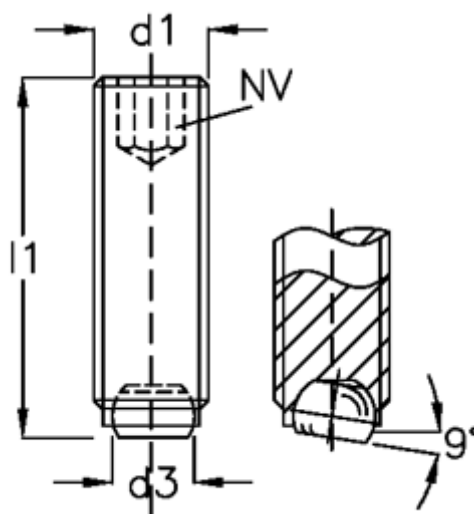

Article number: 20904636

Description: E+G Ball point screw  
GN 605-M8-12-V

## Measures

---

d1	= M8
d2	= 5.5
d3	= 4.5
Internal hexagon	= 4
l1	= 12